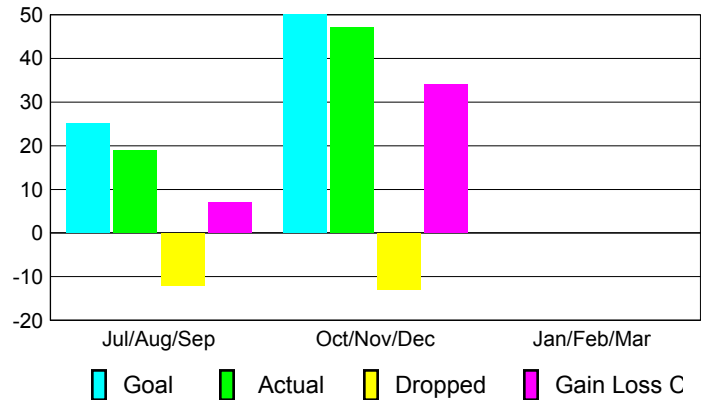

Membership Results 2012-2013

Goal, New, Dropped, Gain/Loss

Comparison of Membership Gain/Loss

Current Year Compared to the Previous Year