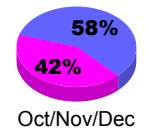

Membership Results
2012-2013

Membership
2011-2012

Month	Net Memb Goal	Actual New Memb	Actual Dropped Memb	Gain/Loss of Memb	Gain/Loss of Memb
Jul/Aug/Sep	25	19	-12	7	15
Oct/Nov/Dec	50	47	-13	34	11
Jan/Feb/Mar	0	0	0	0	8
Totals	75	66	-25	41	34

Membership Results 2012-2013

Goal, New, Dropped, Gain/Loss

Comparison of Membership Gain/Loss

Current Year Compared to the Previous Year

Gender Comparison 2012-2013

Jan/Feb/Mar

Male

Female