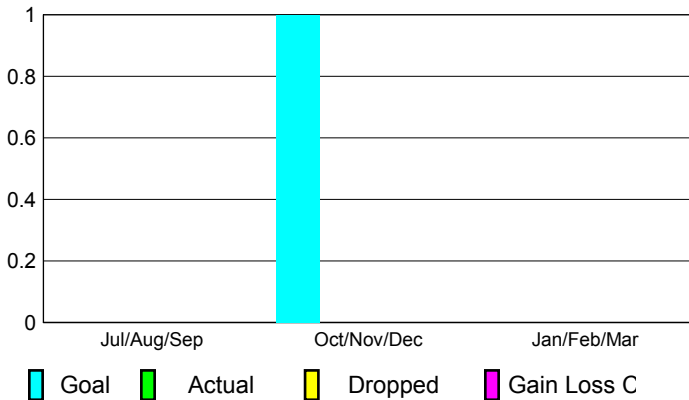

2012-2013 GMT Reports for District (or Undistricted) **District J 3**

GMT: **Mr. Pedro Mario Marrello**

Location: **URUGUAY**

GMT CA: **3**

CLUBS

Club Results
2012-2013

Clubs
2011-2012

Month	New Club Goal	Actual New Clubs	Actual Dropped Clubs	Gain/Loss of Clubs	Gain/Loss of Clubs
Jul/Aug/Sep	0	0	0	0	0
Oct/Nov/Dec	1	0	0	0	0
Jan/Feb/Mar	0	0	0	0	0
Totals	1	0	0	0	0

Club Results 2012-2013

Goal, New, Dropped, Gain/Loss

Comparison of Club Gain/Loss

Current Year Compared to the Previous Year

YTD Status Quo Clubs 2012-2013

Status Quo Clubs Compared to Status Quo Members

MEMBERSHIP