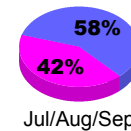

Membership Results
2012-2013

Membership
2011-2012

Month	Net Memb Goal	Actual New Memb	Actual Dropped Memb	Gain/Loss of Memb	Gain/Loss of Memb
Jul/Aug/Sep	25	19	-12	7	15
Oct/Nov/Dec	50	47	-13	34	11
Jan/Feb/Mar	0	0	0	0	8
Totals	75	66	-25	41	34

Membership Results 2012-2013

Goal, New, Dropped, Gain/Loss

Comparison of Membership Gain/Loss

Current Year Compared to the Previous Year

Gender Comparison 2012-2013

Jan/Feb/Mar

Male

Female