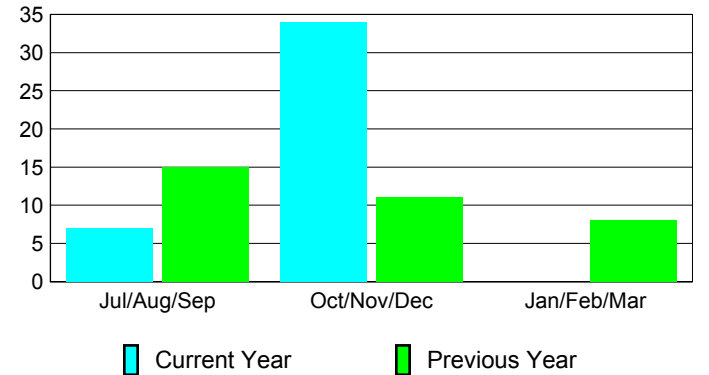

Membership Results
2012-2013

Membership
2011-2012

Month	Net Memb Goal	Actual New Memb	Actual Dropped Memb	Gain/Loss of Memb	Gain/Loss of Memb
Jul/Aug/Sep	25	19	-12	7	15
Oct/Nov/Dec	50	47	-13	34	11
Jan/Feb/Mar	0	0	0	0	8
Totals	75	66	-25	41	34

Membership Results 2012-2013

Goal, New, Dropped, Gain/Loss

Comparison of Membership Gain/Loss

Current Year Compared to the Previous Year

Gender Comparison 2012-2013

Jan/Feb/Mar

Male

Female